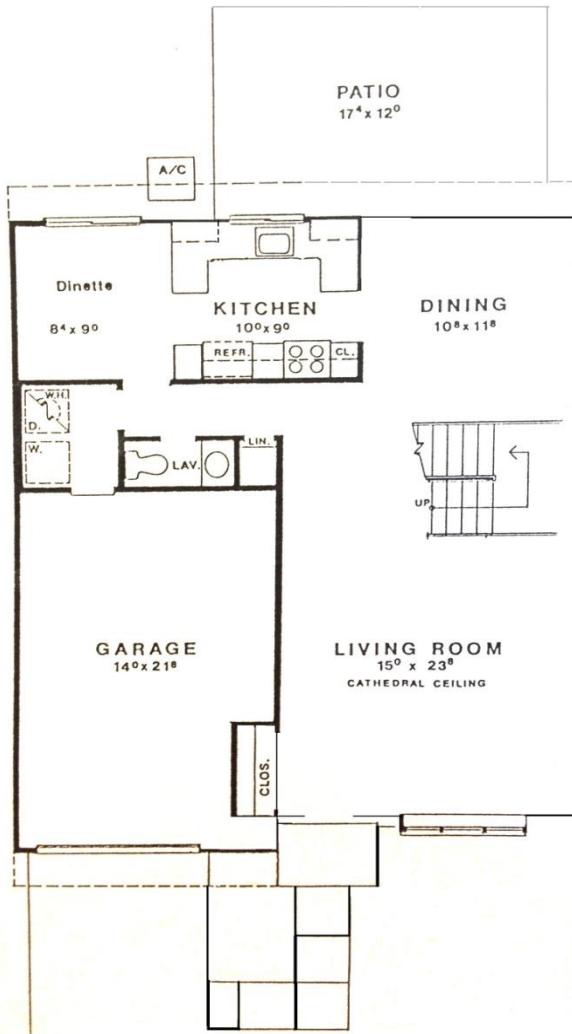

The Rutledge

1st Floor

2nd Floor

Approximately 1720 square feet of living space including optional Patio Room