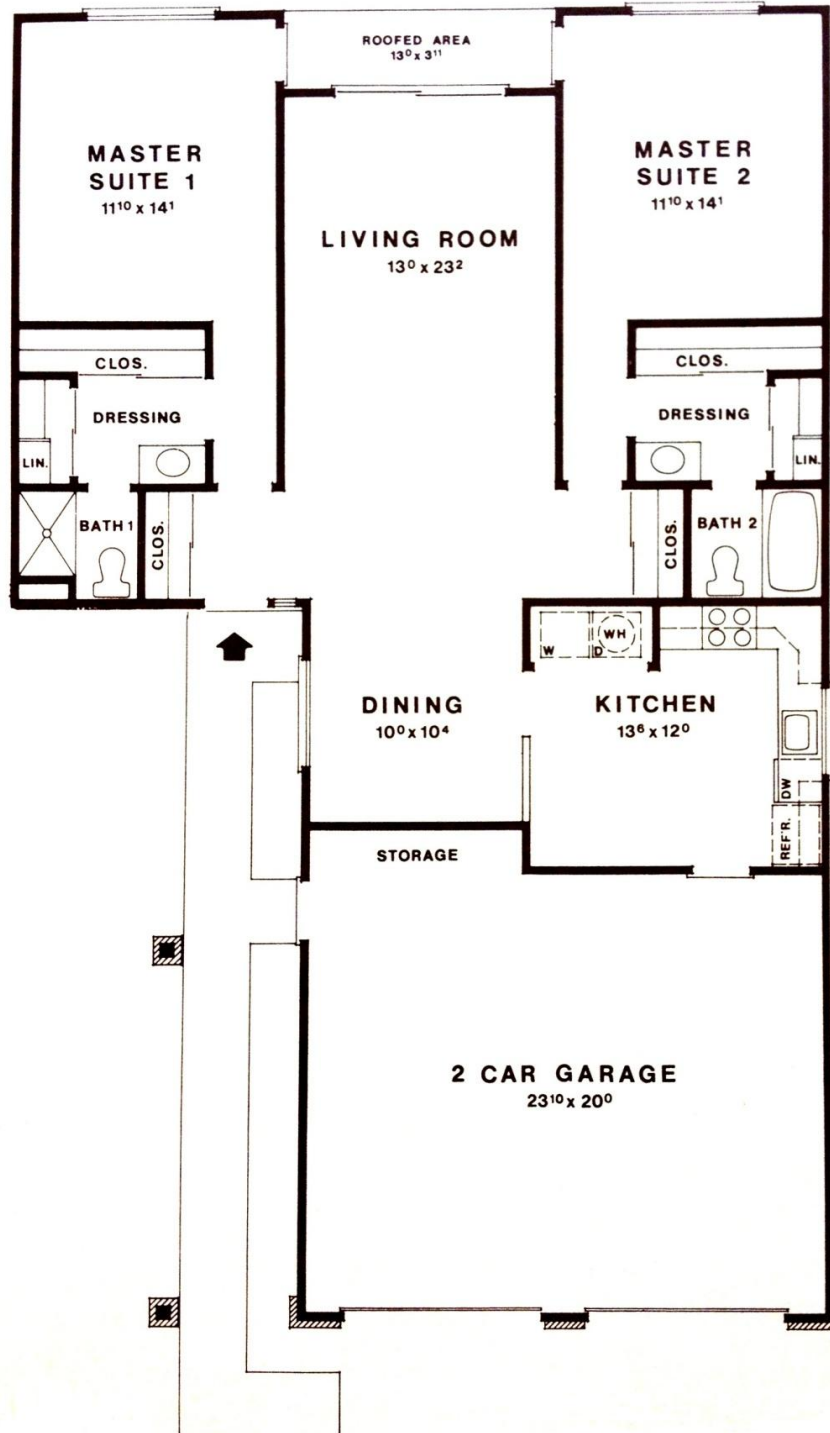

The Master Lodge

Approximately 1450 square feet of living space
including optional Patio Room