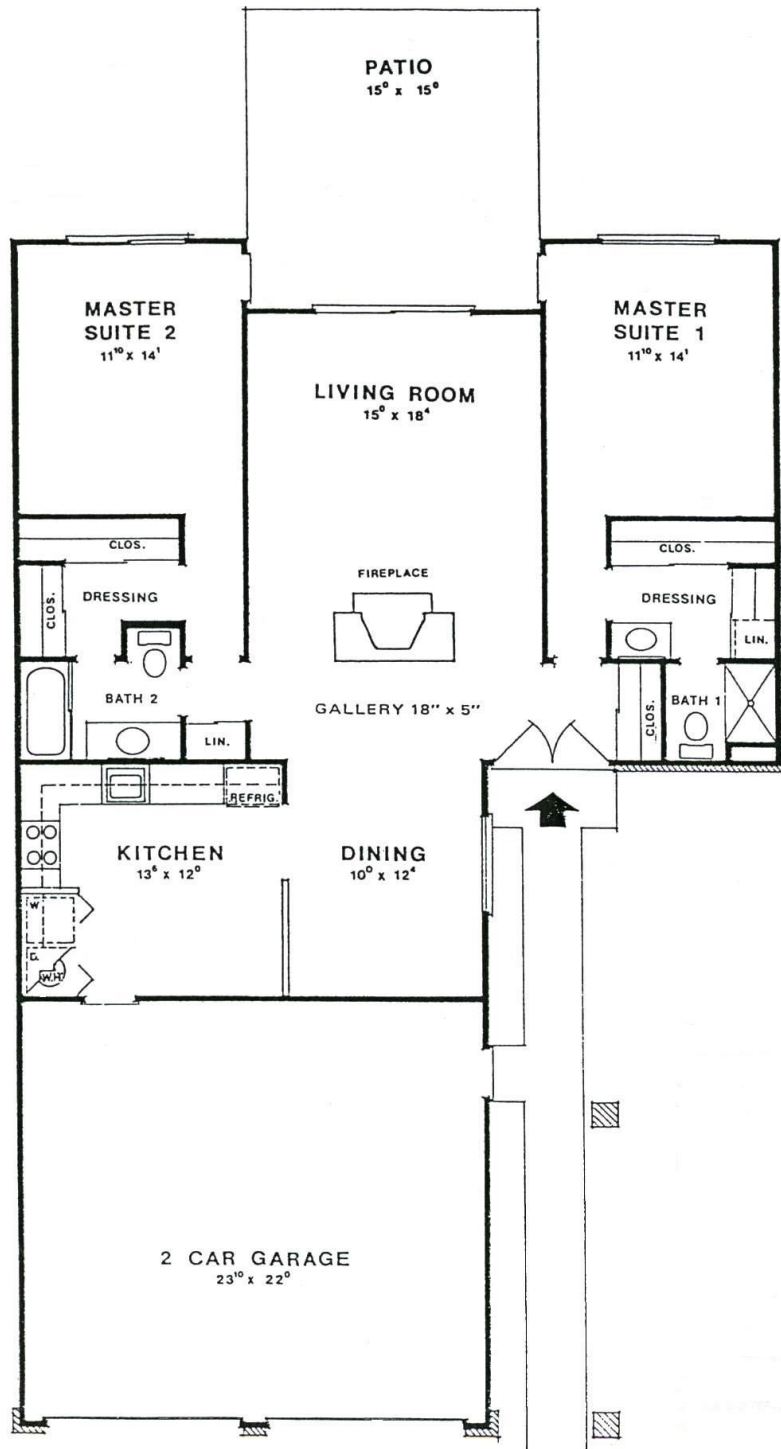

The Meadowbrook

Approximately 1400 square feet of living space including optional Patio Room