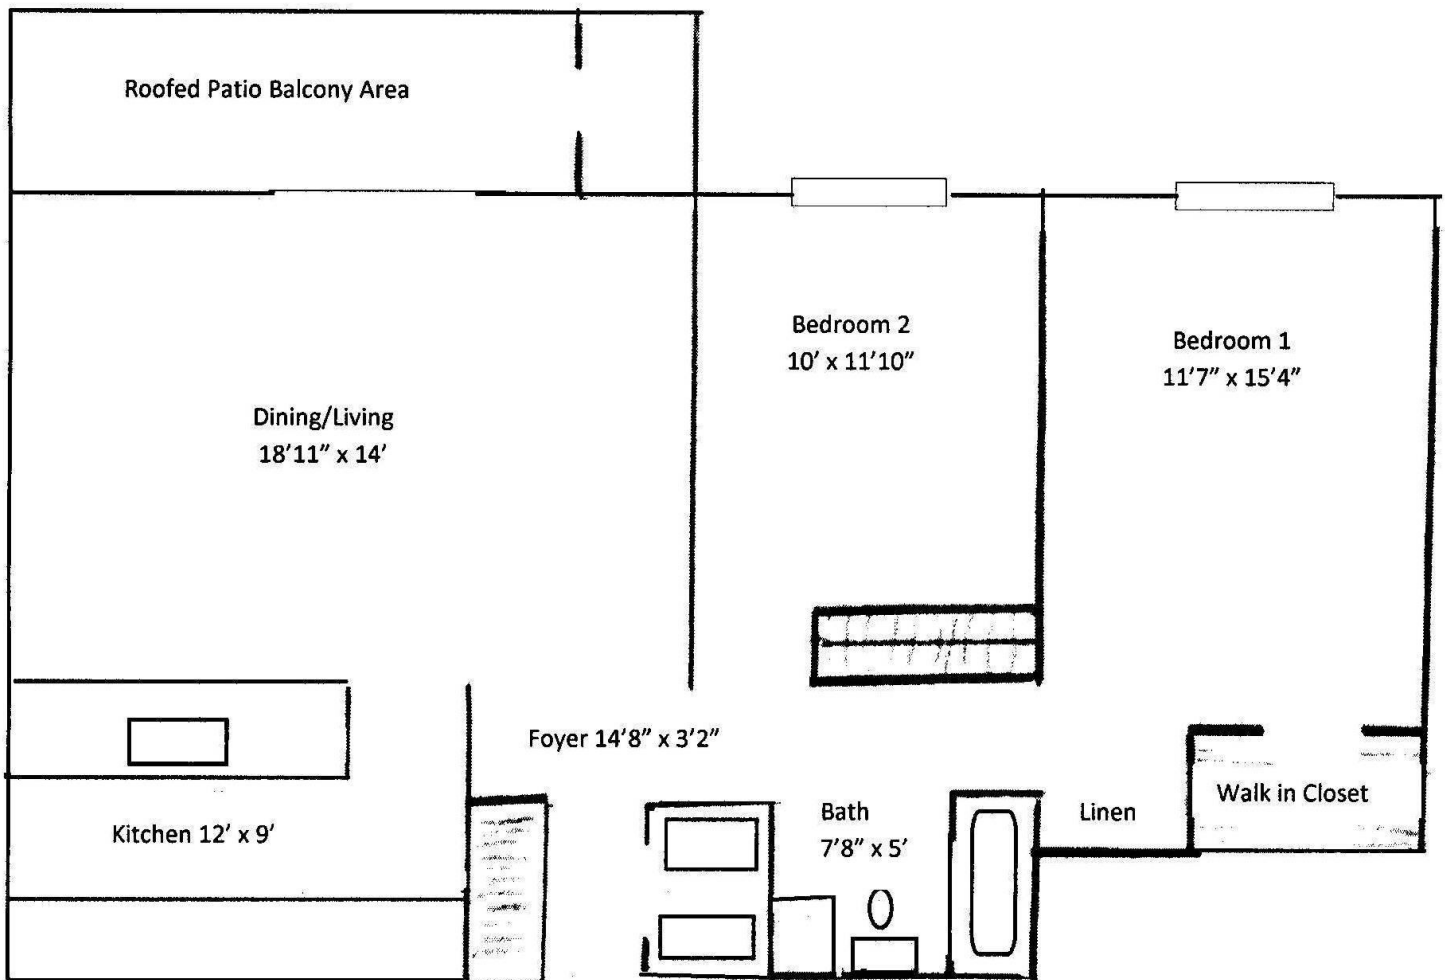

# The Catalina

Approximately 820 square feet of living space  
does not include Patio or AC Room