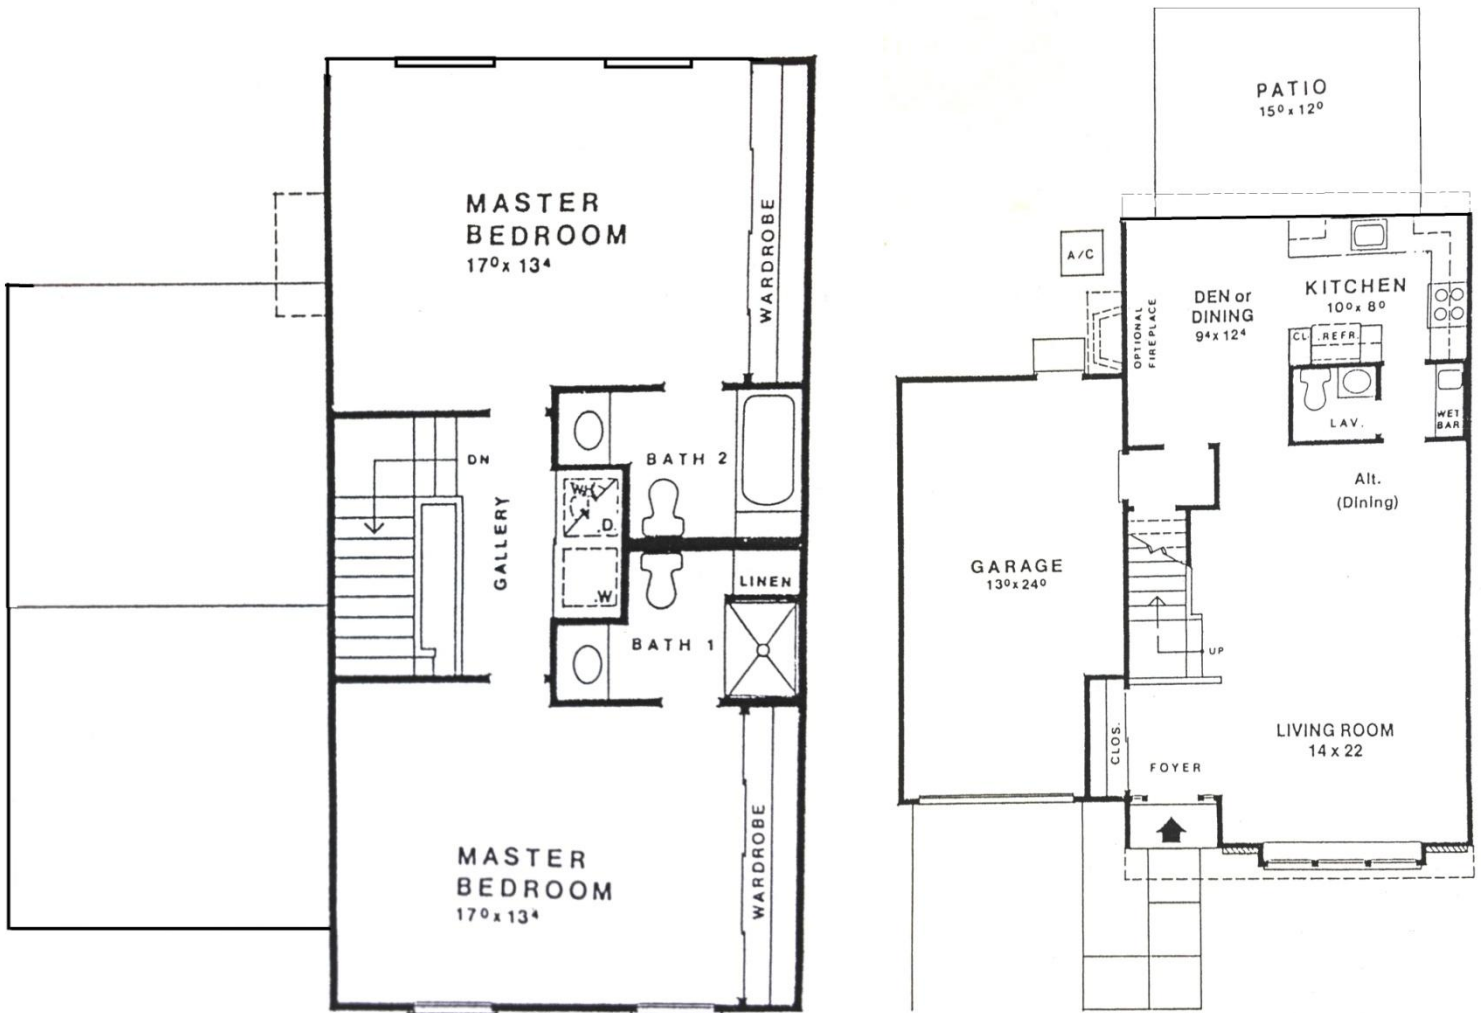

The Windsor

Approximately 1420 square feet of living space including optional Patio Room