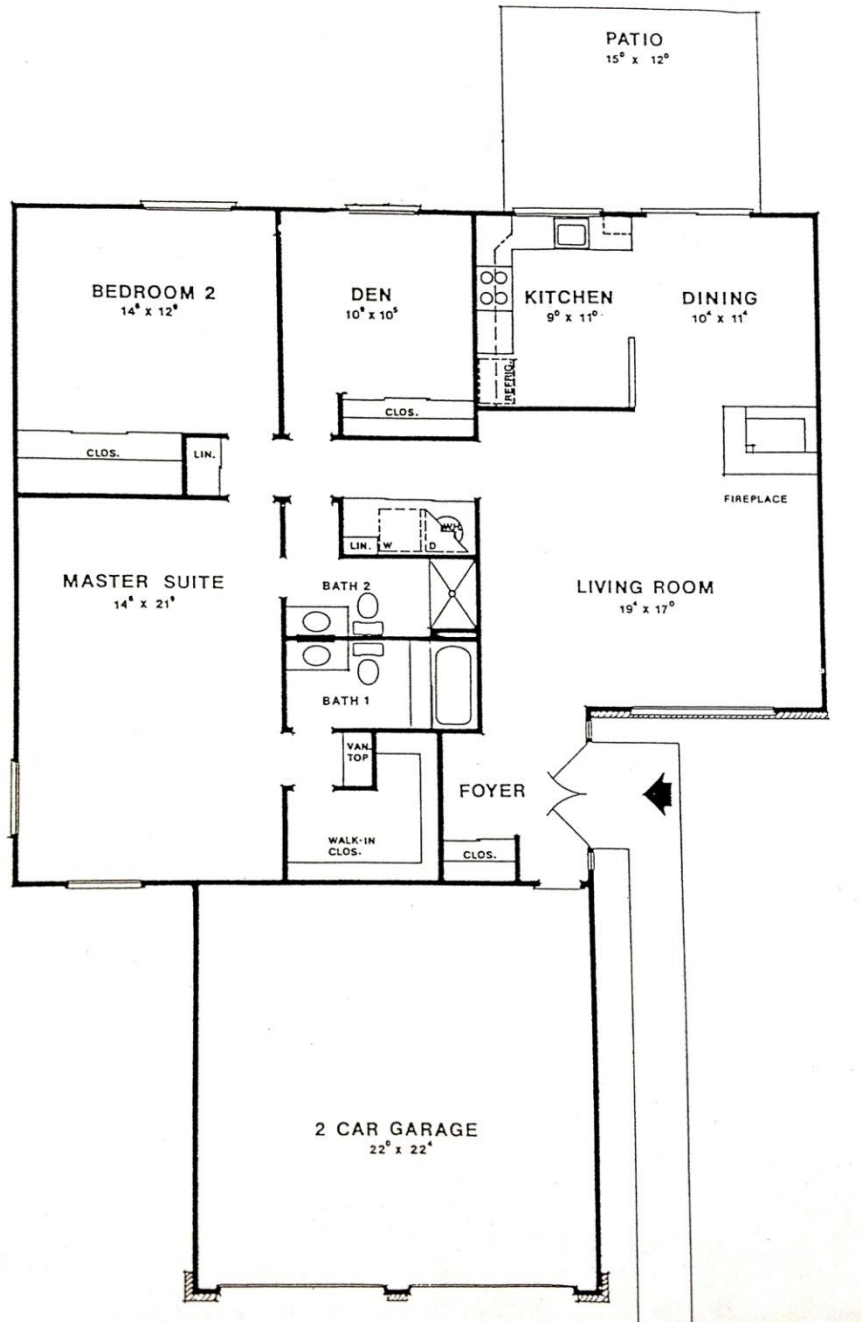

The Edgemont

Approximately 1500 square feet of living space including optional Patio Room