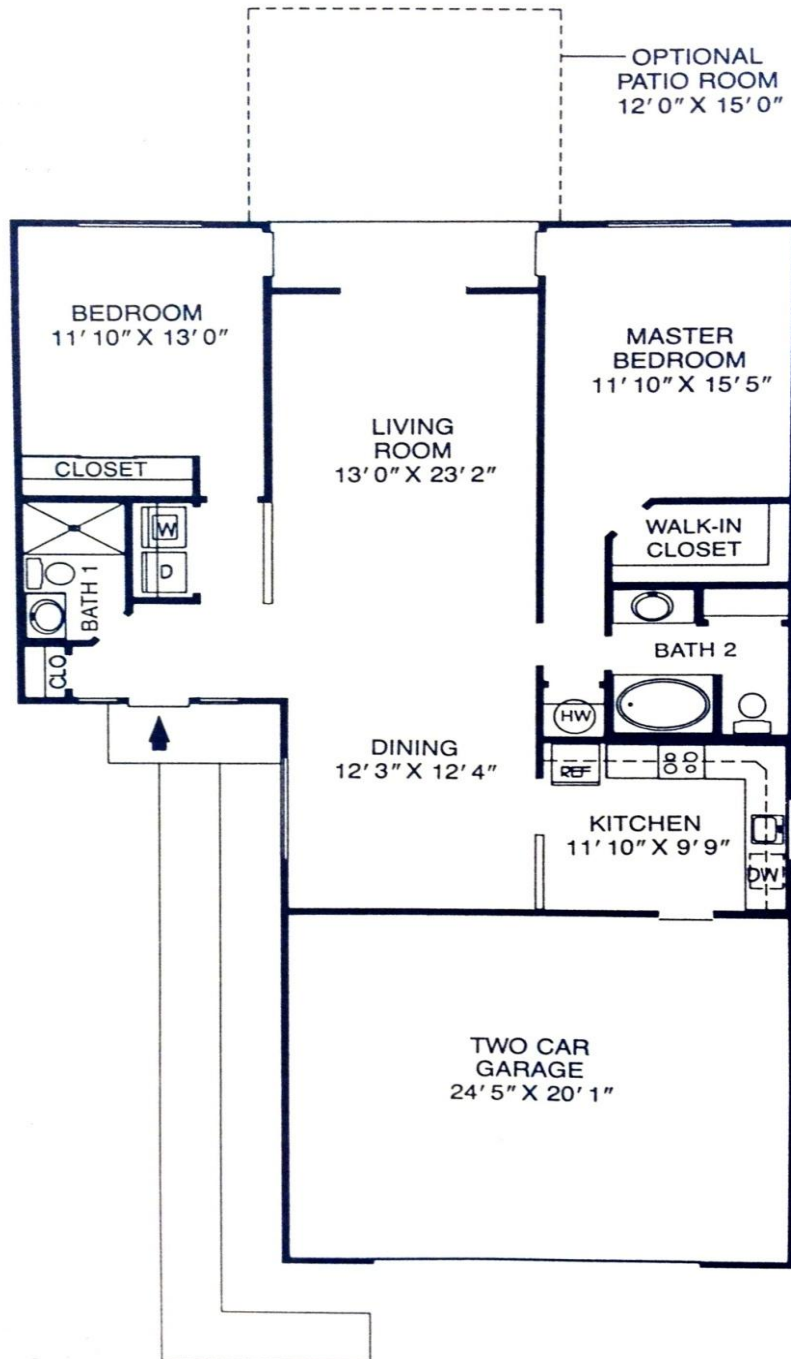

The Ashley II

Approximately 1300 square feet of living space
including optional Patio Room