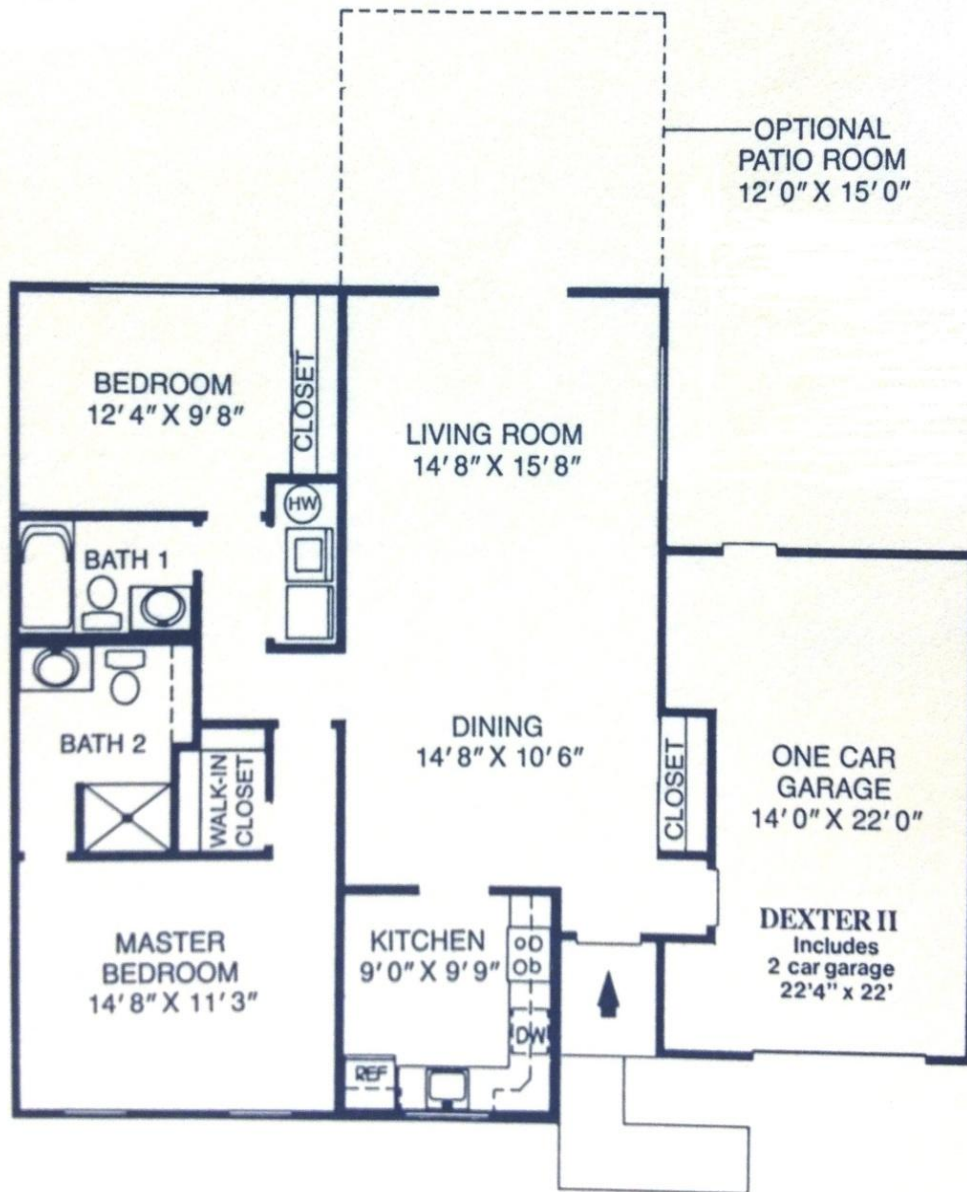

The Dexter

Approximately 1150 square feet of living space
including optional Patio Room