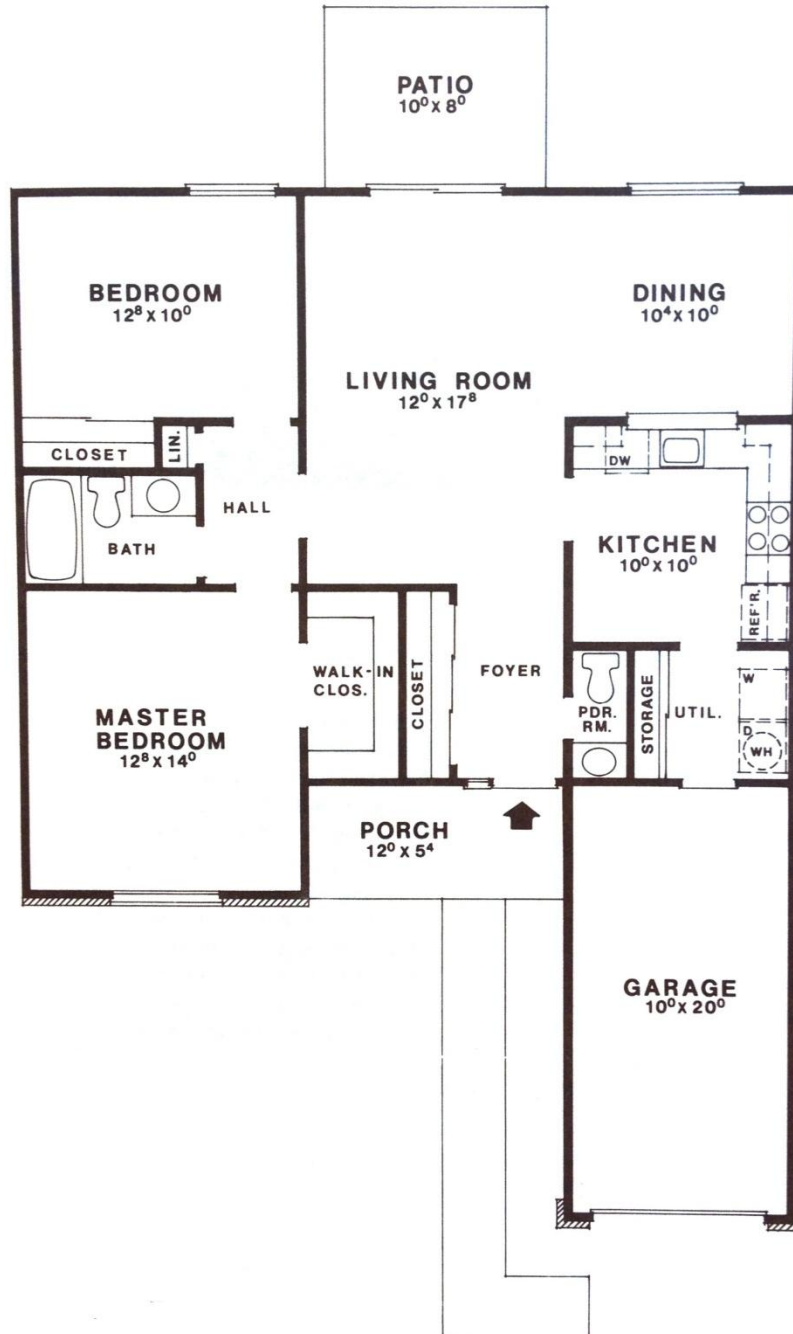

The Essex

Approximately 1030 square feet of living space including optional Patio Room