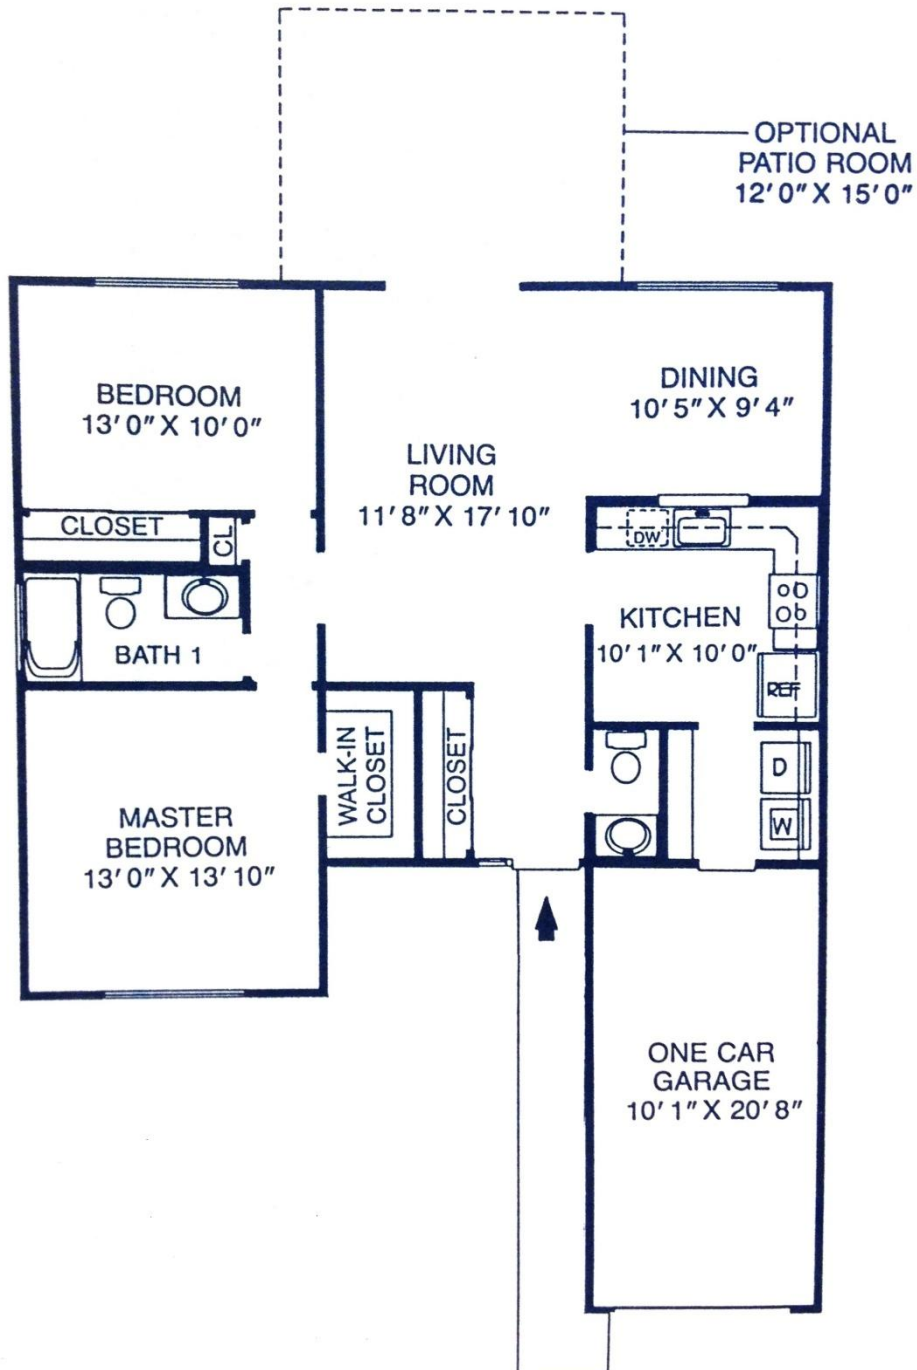

The Essex Plan II

Approximately 1020 square feet of living space including optional Patio Room